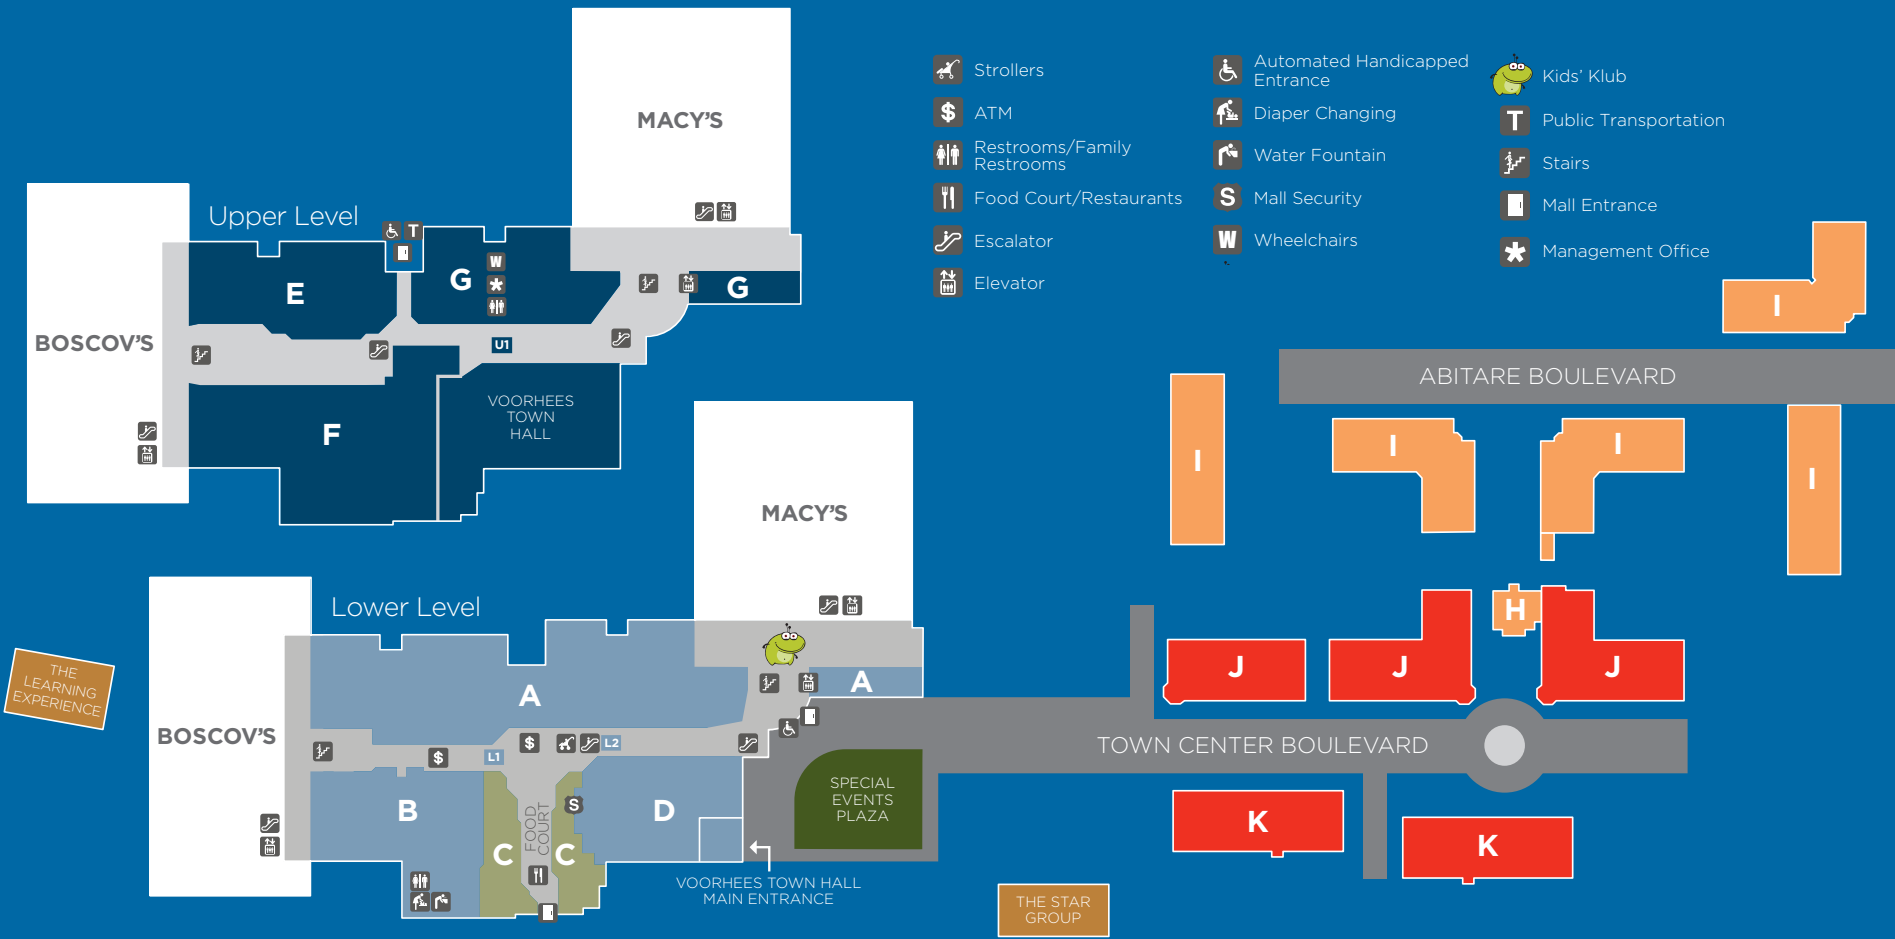

1. **Services**
2. F Alicia Rose Victorious Foundation 784-0615
   - G Bayada Nurses 772-2010
   - E Beautiful Nails & Spa 772-0050
   - G Boscov's Optical..... 772-3400
   - E Brown & Pope Realtors..... 306-2500
   - E Camden County Store 566-2920
   - A Fusion Performing Arts Center..... 520-8953
   - B H & R Block 772-2211
   - E Heakin Research..... 770-8216
   - J It's a Doggie Dog World..... 520-8219
   - The Learning Experience..... 346-4140
   - G LensCrafters..... 772-6118
   - E Liberty Travel (outside entrance)..... 772-3033
   - F Mall Ministry 772-0434
   - G Management Office ..... 772-1950 ext. 10
   - LI Metro PCS 772-2500
   - J Rizzieri School for the Healing Arts 810-7548
   - J Rizzieri Studio Salon..... 985-5500
   - F The Spot..... thespotteencenter.org
   - A T-Mobile..... 772-0193
   - A Verizon Wireless..... 772-3070
   - Voorhees Town Hall..... 882-5200

1. **Shoes**
2. A The Children's Place..... 772-2129
   - D Finish Line 772-2990
   - A Joyce Leslie 772-2382
   - A Payless ShoeSource..... 772-5836

1. **Specialty Stores**
2. E Echelon Uniform 770-0200
   - A Italian Treasures..... 770-9188
   - J It's a Doggie Dog World..... 520-8219
   - A Many Blessings..... 770-1177

1. **Sporting Goods & Apparel**
2. D Finish Line 772-2990
   - D Just Sports Collectibles 772-2200

1. **Town Center Boulevard**
2. I Abitare Residences..... liveabitare.com
   - H Abitare Leasing & Sales Center 770-1800
   - K Catelli Duo..... Opening Soon!
   - J Coffee Works Cafe..... 229-7126
   - K Doghouse Gourmet Burgers..... 375-2367
   - K Firecreek Restaurant + Bar..... 344-7901
   - J Intox Fitness..... 770-0101
   - J It's a Doggie Dog World..... 520-8219
   - J Rizzieri Aveda School for Beauty & Wellness 988-8600
   - J Rizzieri School for the Healing Arts 810-7548
   - J Rizzieri Studio Salon..... 985-5500
   - J Spoon Me ..... Opening Soon!
   - The Star Group..... 782-7000

*All area codes are 856, unless otherwise indicated.

1. **Department Stores**
2. Boscov's..... 772-6400
   - Macy's..... 772-1800
3. **Children's Apparel & Toys**
4. A The Children's Place..... 772-2129
   - D Just Sports Collectibles 772-2200
   - B Pay/Half 772-1159
5. **Men's Apparel**
6. D Finish Line 772-2990
   - D Just Sports Collectibles 772-2200
   - E Men's Mart..... 772-3508
   - B Pay/Half 772-1159
   - D USA Blues..... 772-0692
7. **Women's Apparel & Accessories**
8. E Boscov's Juniors..... 772-6400
   - D Claire's Boutique 772-3636
   - D Finish Line 772-2990
   - A Joyce Leslie 772-2382
   - D Just Sports Collectibles 772-2200
   - B Pay/Half 772-1159
   - D USA Blues..... 772-0692
   - A Victoria's Secret..... 770-5154

1. **Books, Cards & Gifts**
2. A Country Scents 770-1717
   - A Hallmark Gold Crown..... 772-1300
   - A Italian Treasures..... 770-9188
   - A Many Blessings..... 770-1177
   - A Things Remembered..... 772-1756